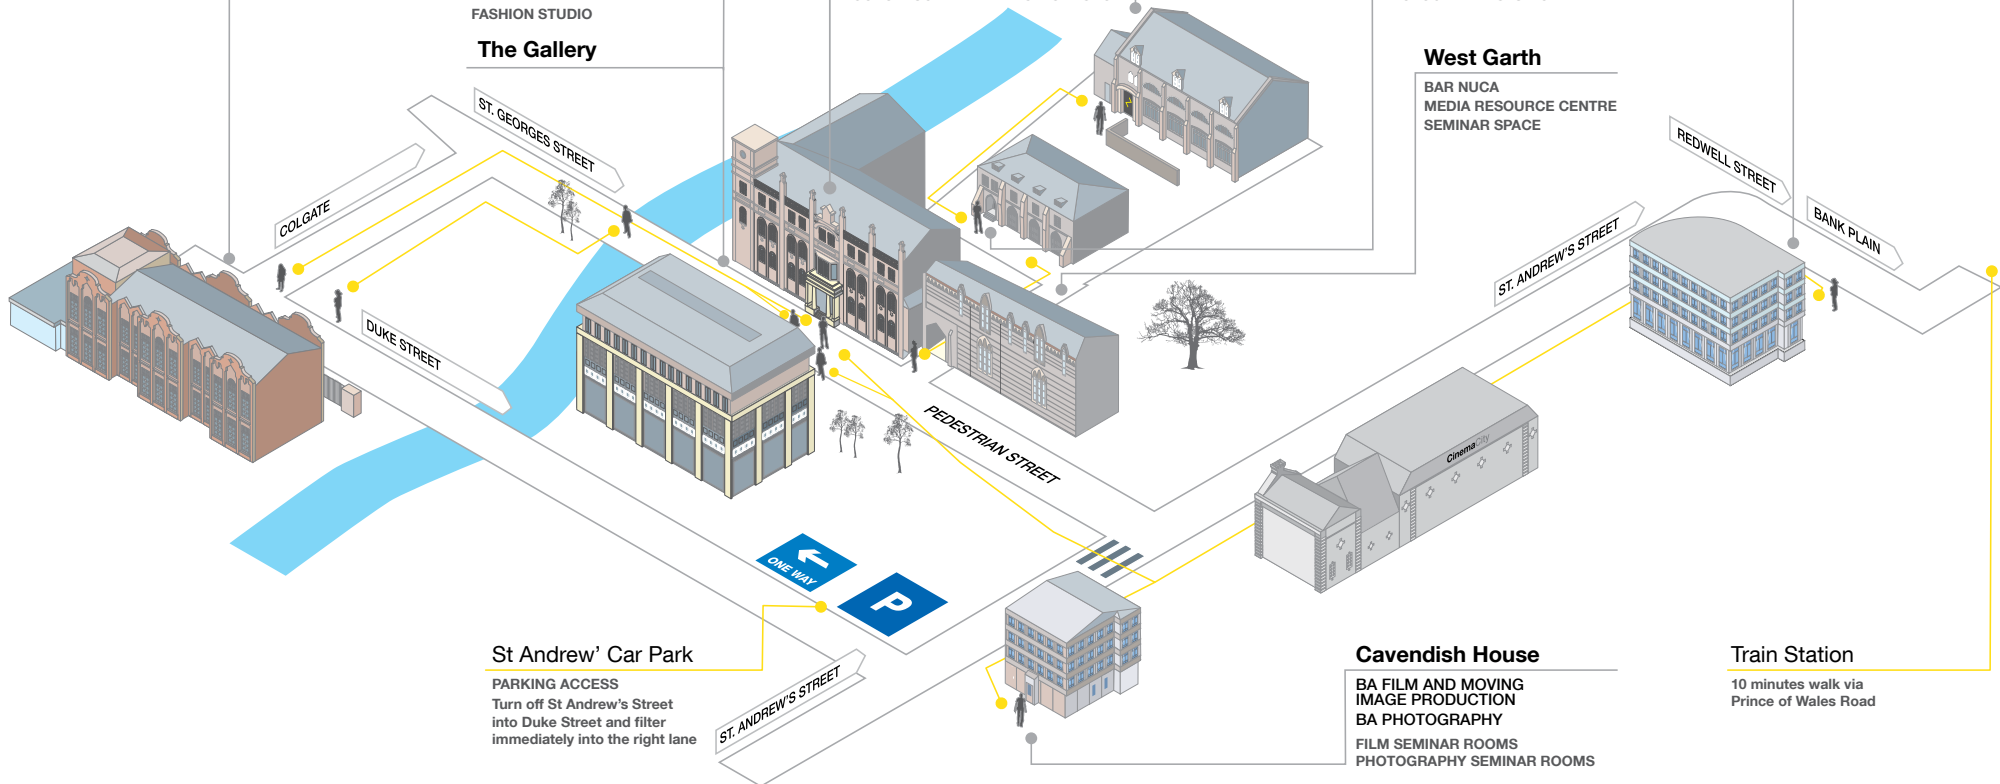

East Garth

BA PHOTOGRAPHY
DIGITAL DARKROOM
PHOTOGRAPHY STUDIO

West Garth

BAR NUCA
MEDIA RESOURCE CENTRE
SEMINAR SPACE

Francis House

RECEPTION
STUDENT SUPPORT
FINANCE

St Andrew' Car Park

PARKING ACCESS
Turn off St Andrew's Street
into Duke Street and filter
immediately into the right lane

Cavendish House

BA FILM AND MOVING
IMAGE PRODUCTION
BA PHOTOGRAPHY
FILM SEMINAR ROOMS
PHOTOGRAPHY SEMINAR ROOMS

Train Station

10 minutes walk via
Prince of Wales Road