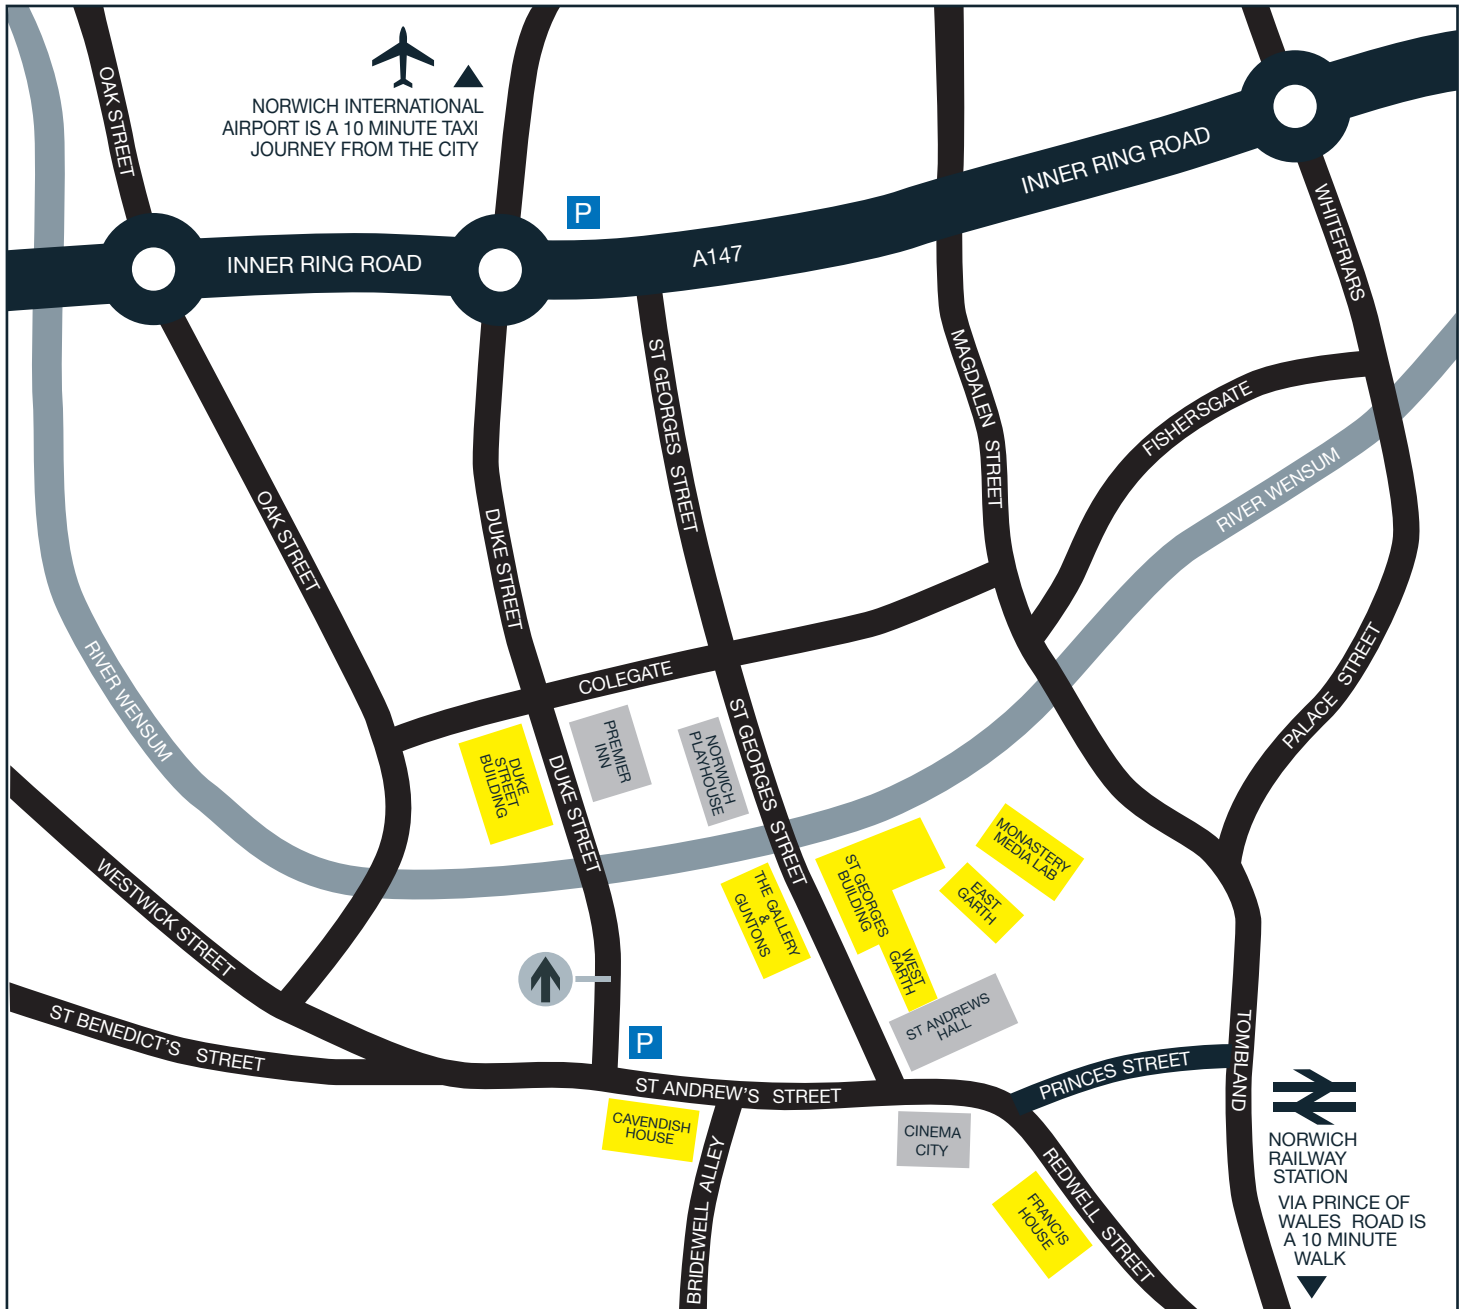

NORWICH
UNIVERSITY
COLLEGE
OF THE ARTS

VISITOR'S MAP FOR NUCA

The closest car park is St Andrew's car park. Approach from St Andrew's Street. As you turn into Duke Street the car park entrance is immediately on the right.